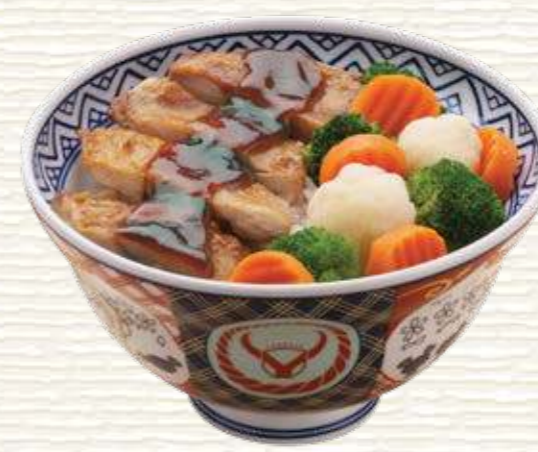

Beef

Grilled Chicken Ramen
\$7.90

Beef Ramen
\$7.90

Additional Choices:
Salmon, Ebi Fry & Karaage

Healthy Meals

Includes Corn Cup & Mineral Water

Choice of
Brown Rice
Upgrade

Beef with Vegetables
(R) \$7.90 (L) \$8.90
w/Brown Rice
(R) \$8.40 (L) \$9.40